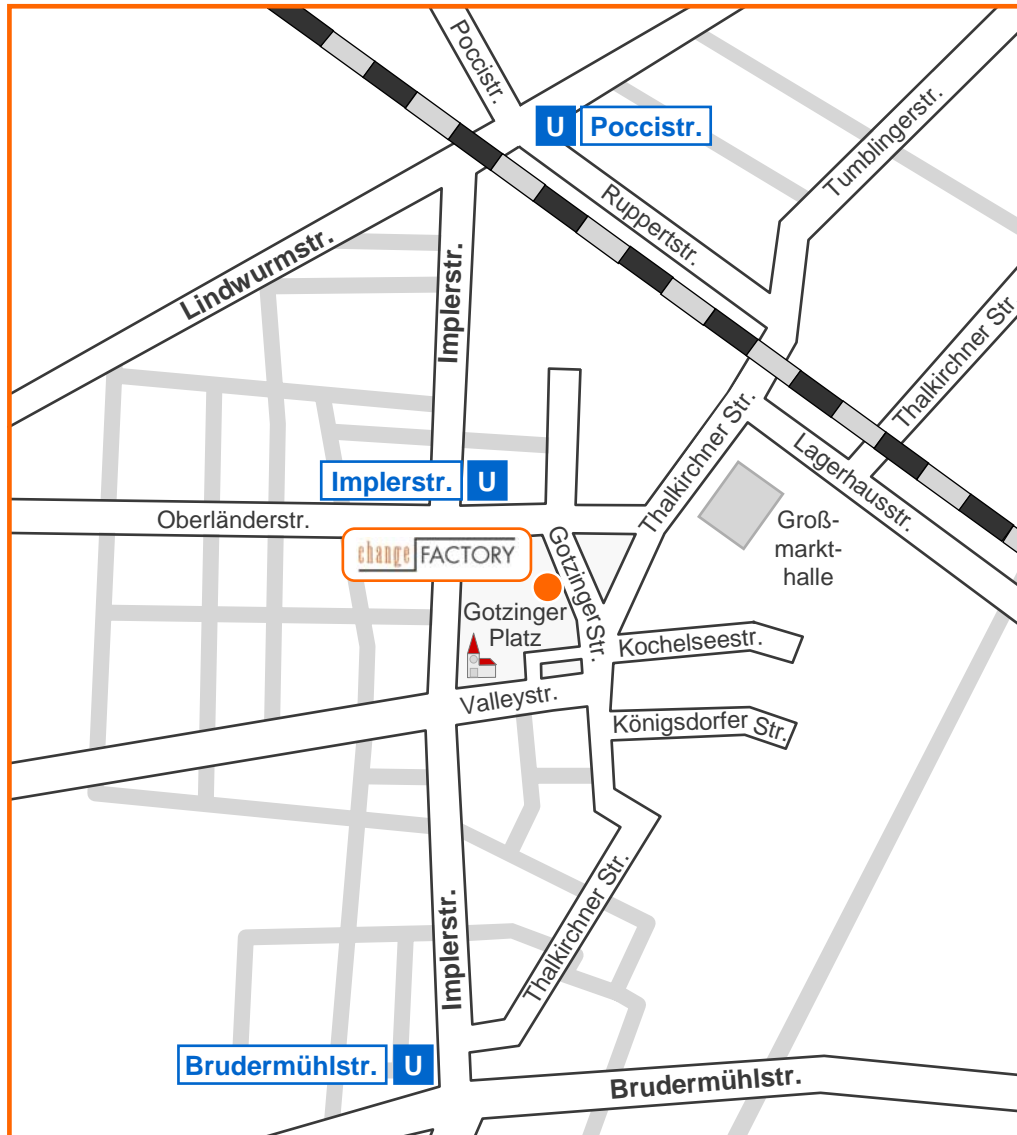

## How to find us:

Our office is in München-Sendling - Im Alten Fruchthof -  
Gotzinger Str. 52b - near the „Großmarkthalle“

**By car:** For individual route planning:  
<http://www.change-factory.de/en/contact/address/>

**Parking:** Around "Gotzinger Platz"

**By public transport:** Take underground line U6 "Klinikum Großhadern"  
or U3 "Fürstenried West" to underground stop "Implersstraße"

**By air:** Take the next S-Bahn (S1 suburban train); in approx. 40  
minutes you reach the underground stop „Marienplatz“. There you  
change to line U3 or U6, see above.